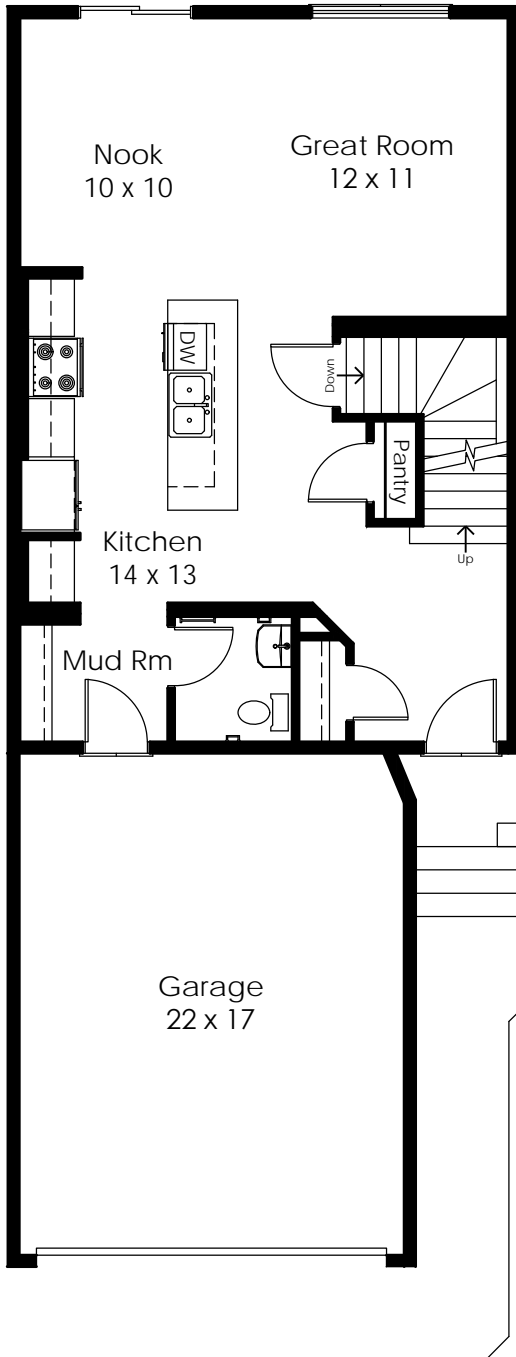

SHAELYNN III 1670^{SQFT}

3 BEDROOMS • 2.5 BATHROOMS

Main Floor 704 sqft
Option A

Second Floor 966 sqft

SHAELYNN III OPTIONS

3 BEDROOMS • 2.5 BATHROOMS

Main Floor 704 sqft
Option B - Bar/Tech Area

Optional Basement Suite 519 sqft