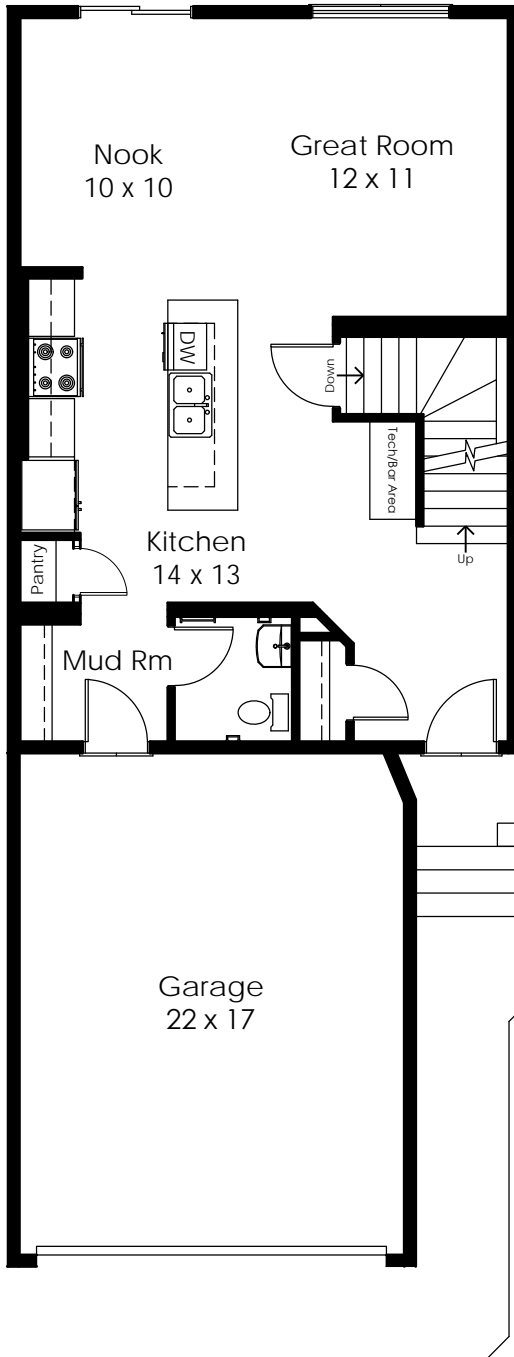

SHAELYNN III 1670^{SQFT}

3 BEDROOMS • 2.5 BATHROOMS

Main Floor 704 sqft
Option A

Second Floor 966 sqft

SHAELYNN III OPTIONS

3 BEDROOMS • 2.5 BATHROOMS

Main Floor 704 sqft
Option B - Bar/Tech Area

Optional Basement Suite 519 sqft