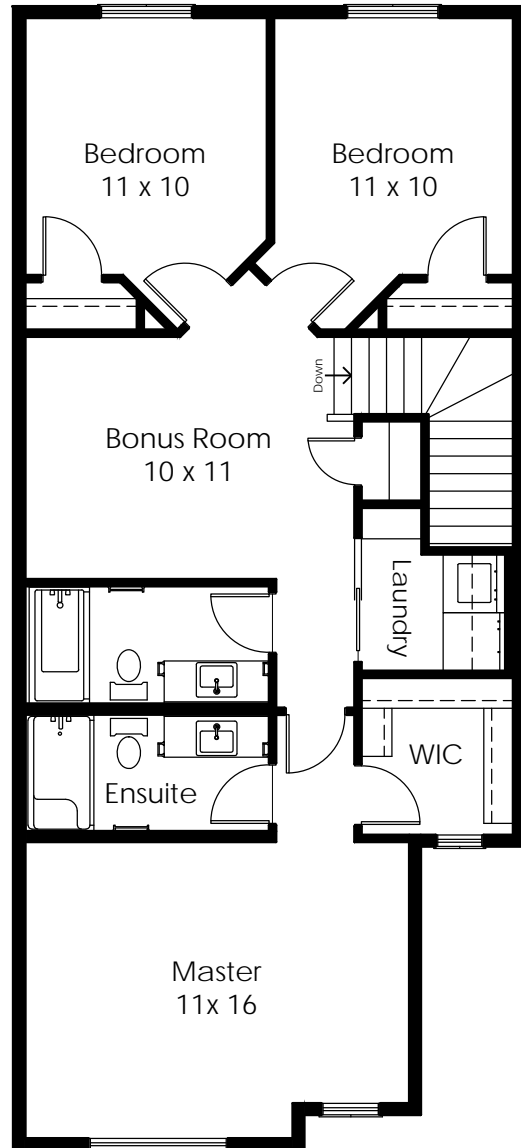

SHAELYNN III 1670^{SQFT}

3 BEDROOMS • 2.5 BATHROOMS

Main Floor 704 sqft
Option A

Second Floor 966 sqft

SHAELYNN III OPTIONS

3 BEDROOMS • 2.5 BATHROOMS

Main Floor 704 sqft
Option B - Bar/Tech Area

Optional Basement Suite 519 sqft